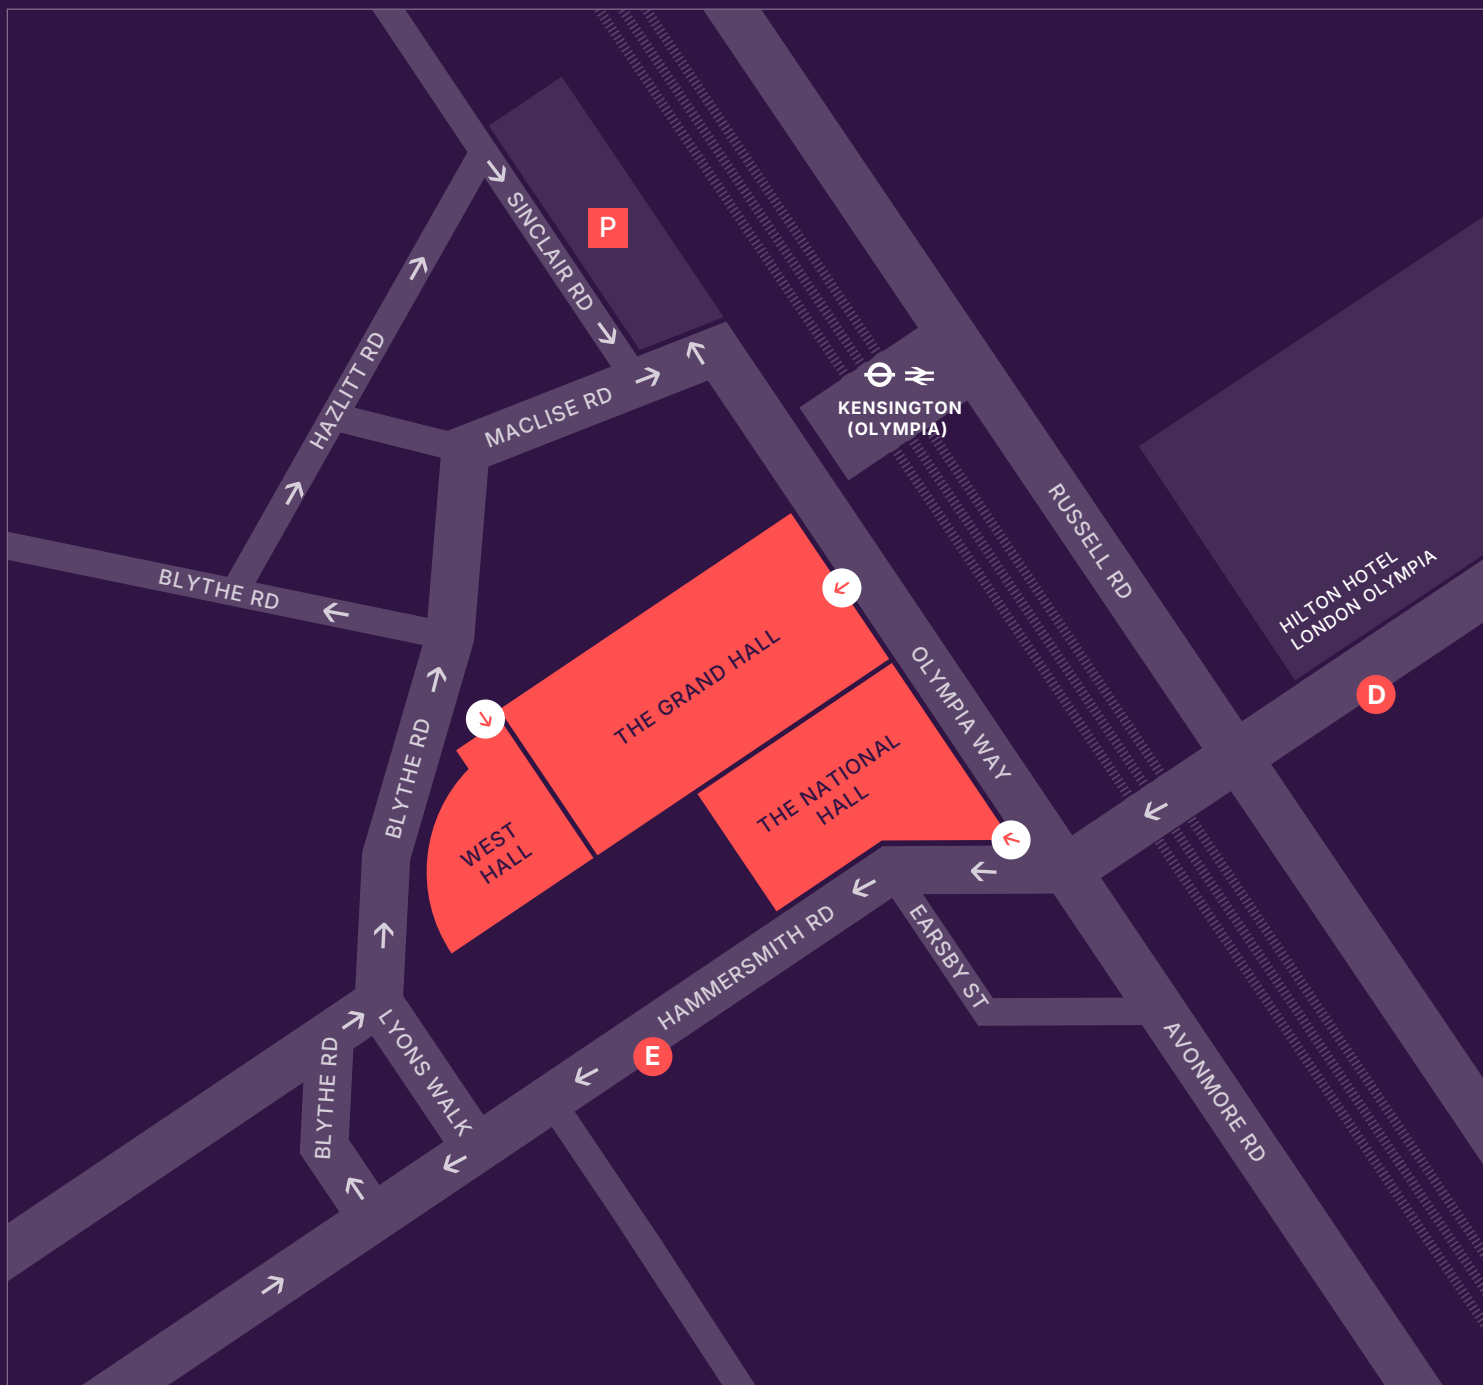

# EVENT VENUE MAP

OLYMPIA

**P** CAR PARK

**↶** ENTRANCE

**●** BUS STOP

KENSINGTON OLYMPIA STATION:

**⊖** LONDON OVERGROUND

**⊖** DISTRICT LINE

**≡** NATIONAL RAIL